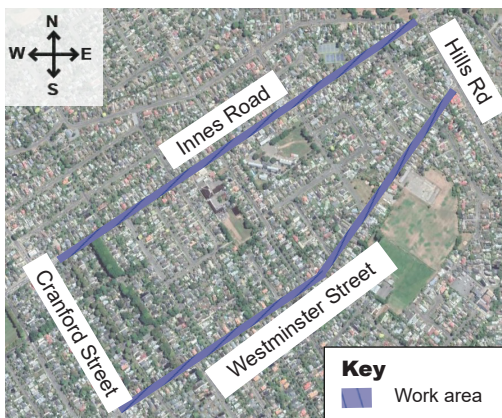

## Transport projects in St Albans, Edgware and Mairehau

ID: 20233  
Friday 19 June 2020

<b>What</b>	We'll be adding new line markings and green surfacing to the road
<b>Where</b>	Innes Road (Mersey St - Hills Rd) and Westminster Street (Cranford St - Hills Rd)
<b>When</b>	Monday 22 June 2020 - July 2020
<b>Contact</b>	Fulton Hogan on 0800 ROAD FH (Mon - Fri, 8am - 5pm) or email <a href="mailto:cant.info@fultonhogan.com">cant.info@fultonhogan.com</a> . After business hours, please feel free to call us if the matter is urgent. Please advise us if you have specific property and access requirements e.g. vehicle deliveries, medical visits, planned work.

### What are we doing?

From Monday 22 June for approximately one week, between 7am - 7pm, we will be replacing line markings on:

- Innes Road, between Mersey Street and Hills Road
- Westminster Street, between Cranford Street and Hills Road

These line markings will include new painted cycle lanes along both sides of the road and yellow line markings to restrict parking in places.

We will come back in July to lay green surfacing on areas of both Innes Road and Westminster Street. Side streets will be closed or partially closed when we carry out this work.